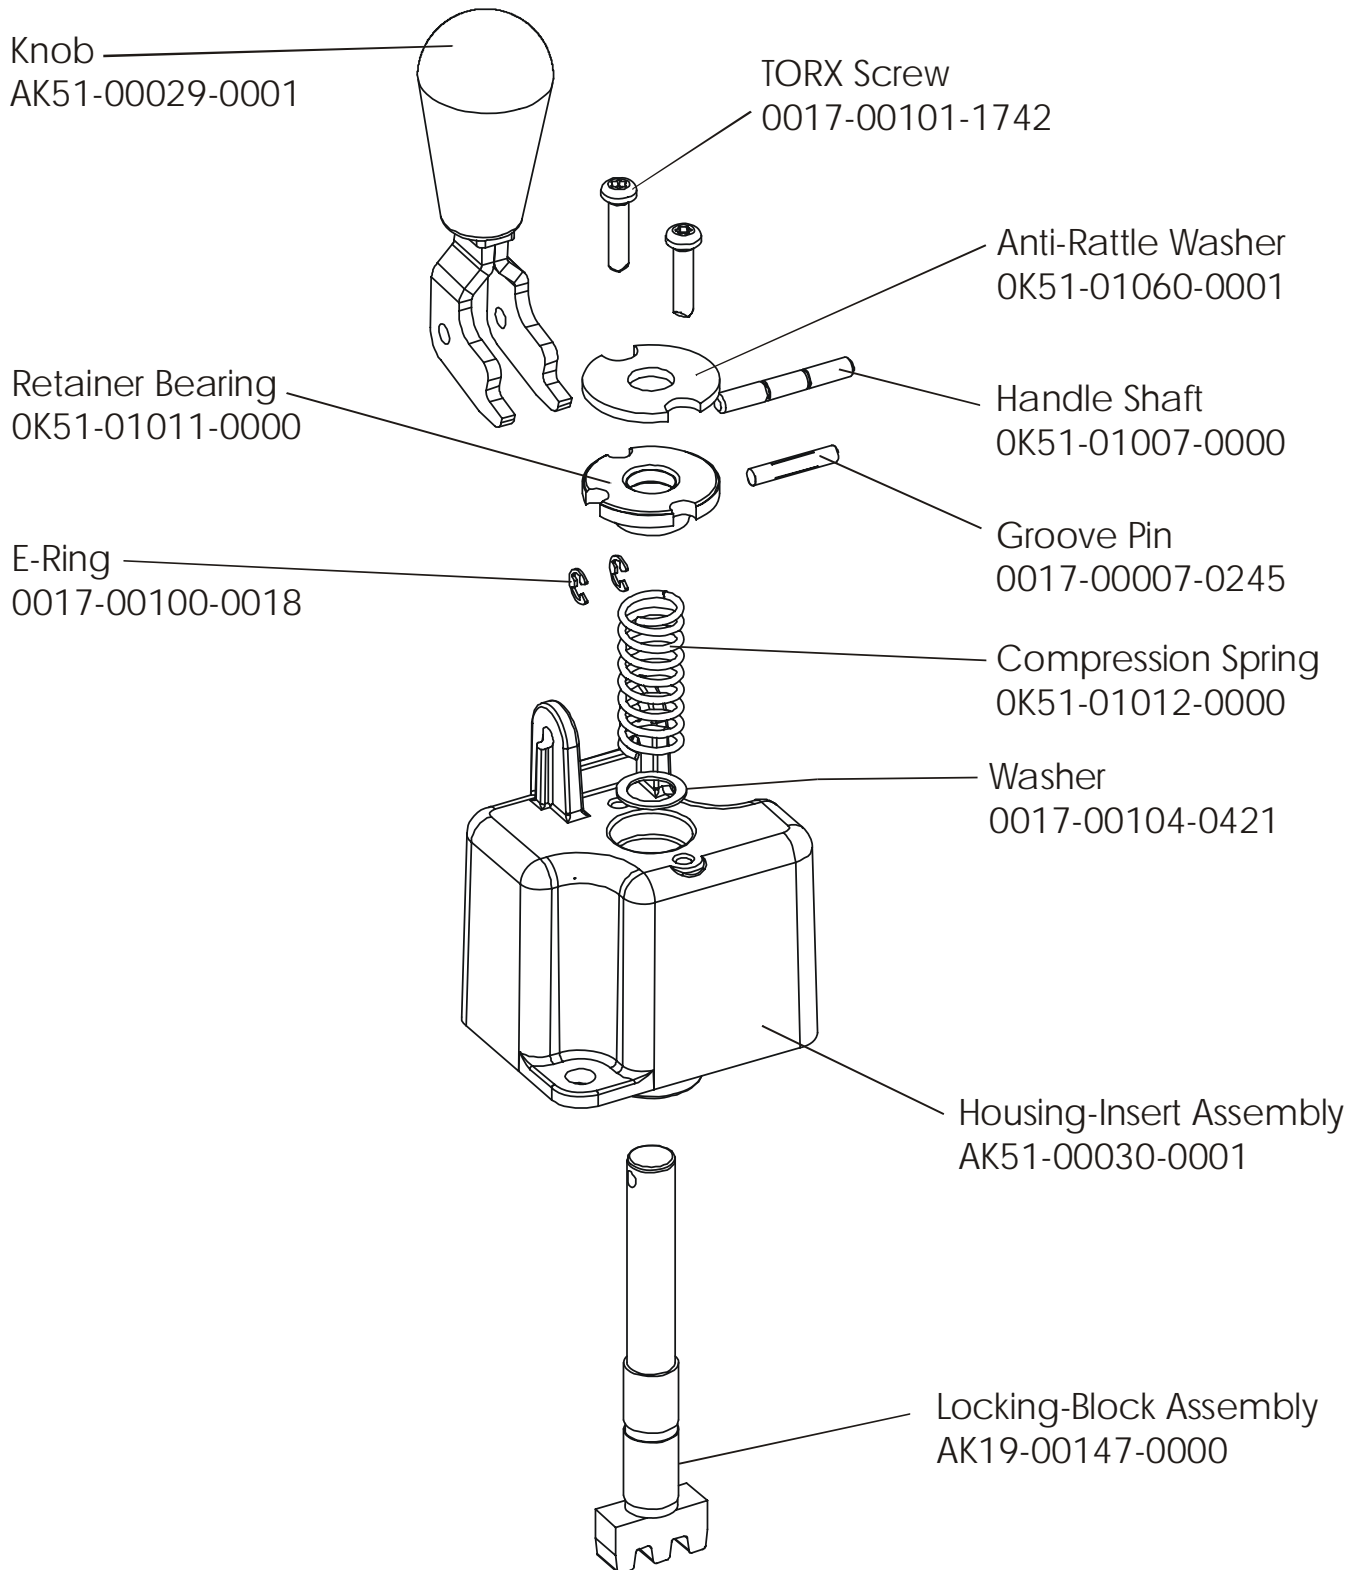

90RW-0XXX-02
S/N CCK100000 and UP

ARCTIC SILVER 90RW
Seat Assembly - Bottom

90RW-0XXX-02
S/N CCK10000 and UP

ARCTIC SILVER 90RW
Seat Frame Assembly

90RW-0XXX-02
S/N CCK100000 and UP

ARCTIC SILVER 90RW
Seat Pads and Accessory Tray

90RW-0XXX-02
S/N CCK100000 and UP

ARCTIC SILVER 90RW

Extrusion Assembly – AK39-00027-0006

90RW-0XXX-02

S/N CCK100000 and UP

ARCTIC SILVER 90RW

Locking Assembly – AK51-00053-0001

90RW-0XXX-02

S/N CCK100000 and UP

ARCTIC SILVER 90RW
Wheel and Leveler

90RW-0XXX-02
S/N CCK100000 and UP

ARCTIC SILVER 90RW

Cables

90RW-0XXX-02
S/N CCK10000 and UP